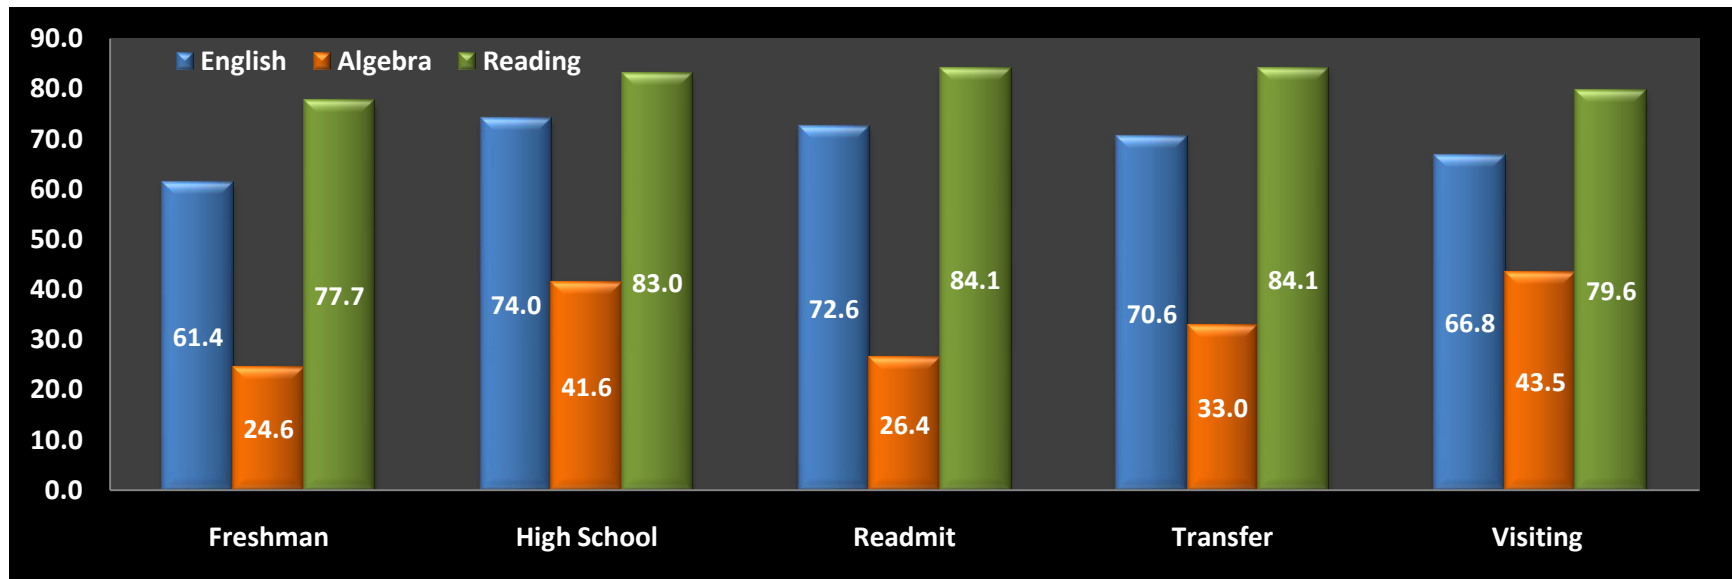

BCTC ENROLLMENT FALL 2007

Test Scores – COMPASS Averages

TEST SCORES - COMPASS AVERAGE FALL 2007						
CLASSIFICATION	ENGLISH		ALGEBRA		READING	
	SCORE	N	SCORE	N	SCORE	N
Freshman	61.4	1,457	24.6	1,574	77.7	1,392
High School	74.0	135	41.6	148	83.0	120
Readmit	72.6	59	26.4	66	84.1	52
Transfer	70.6	112	33.0	126	84.1	97
Visiting Student/Non-Credential	66.8	11	43.5	8	79.6	8
TOTAL	63.4	1,774	26.6	1,922	78.7	1,669