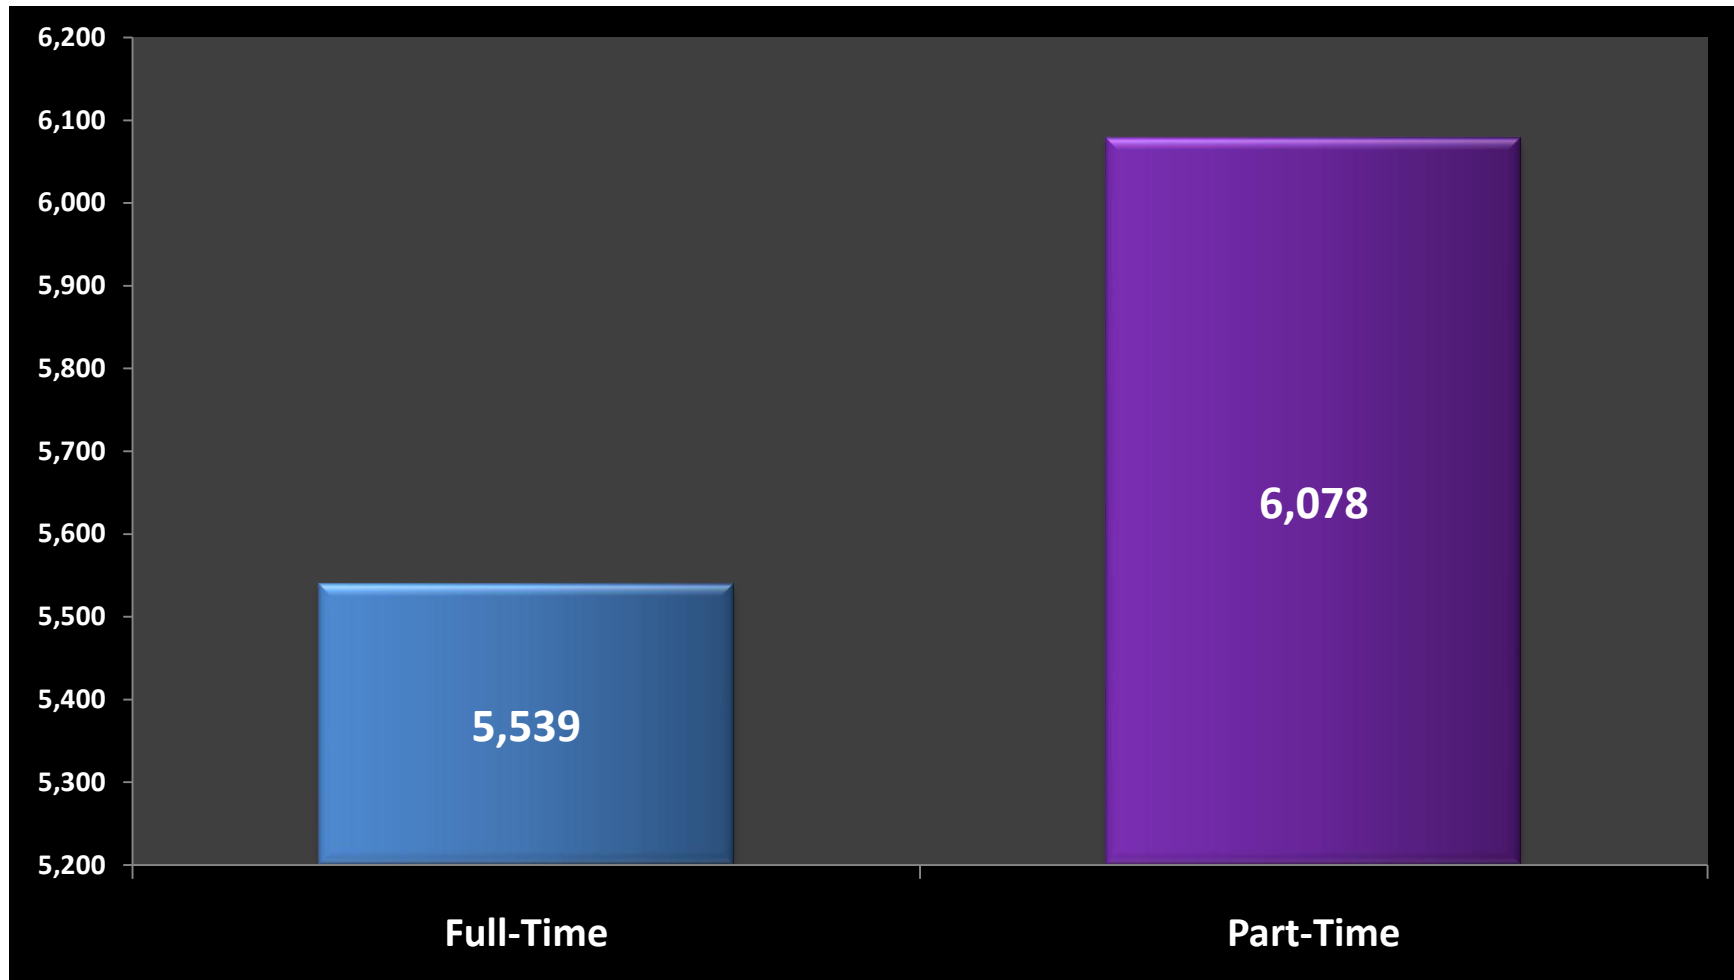

BCTC ENROLLMENT FALL 2007

Student Profile - Academic Load

Source: Official CPE Enrollment Data