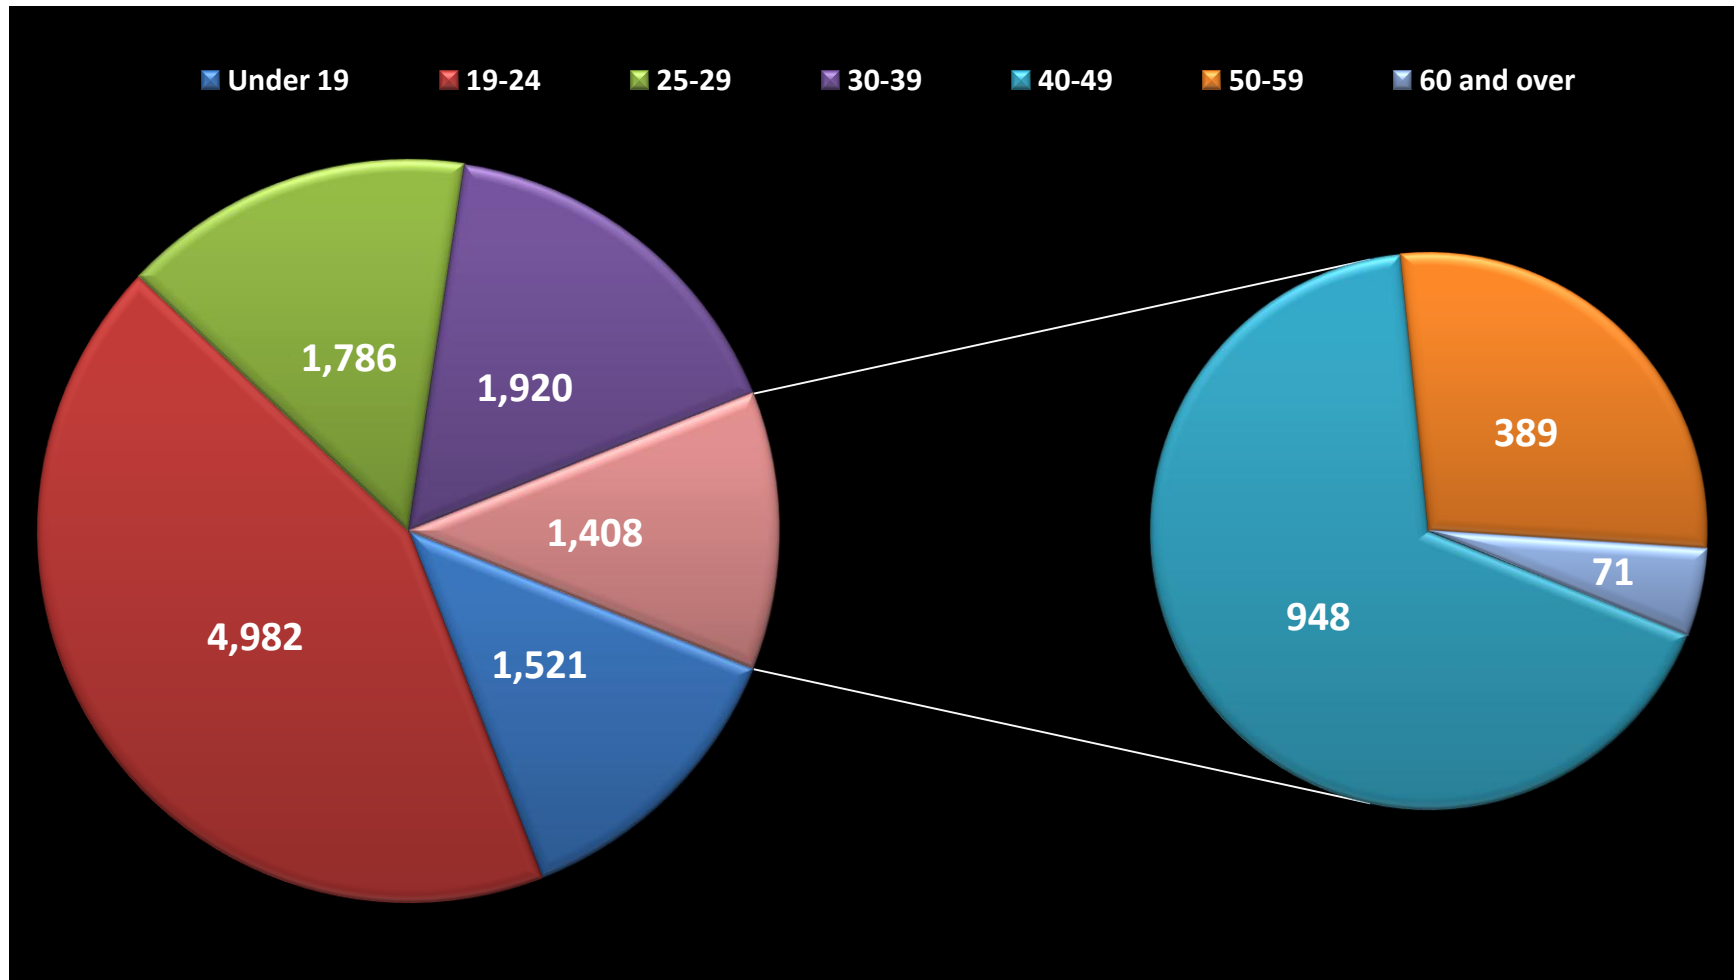

BCTC ENROLLMENT FALL 2007

Student Profile - Age

Source: Official CPE Enrollment Data