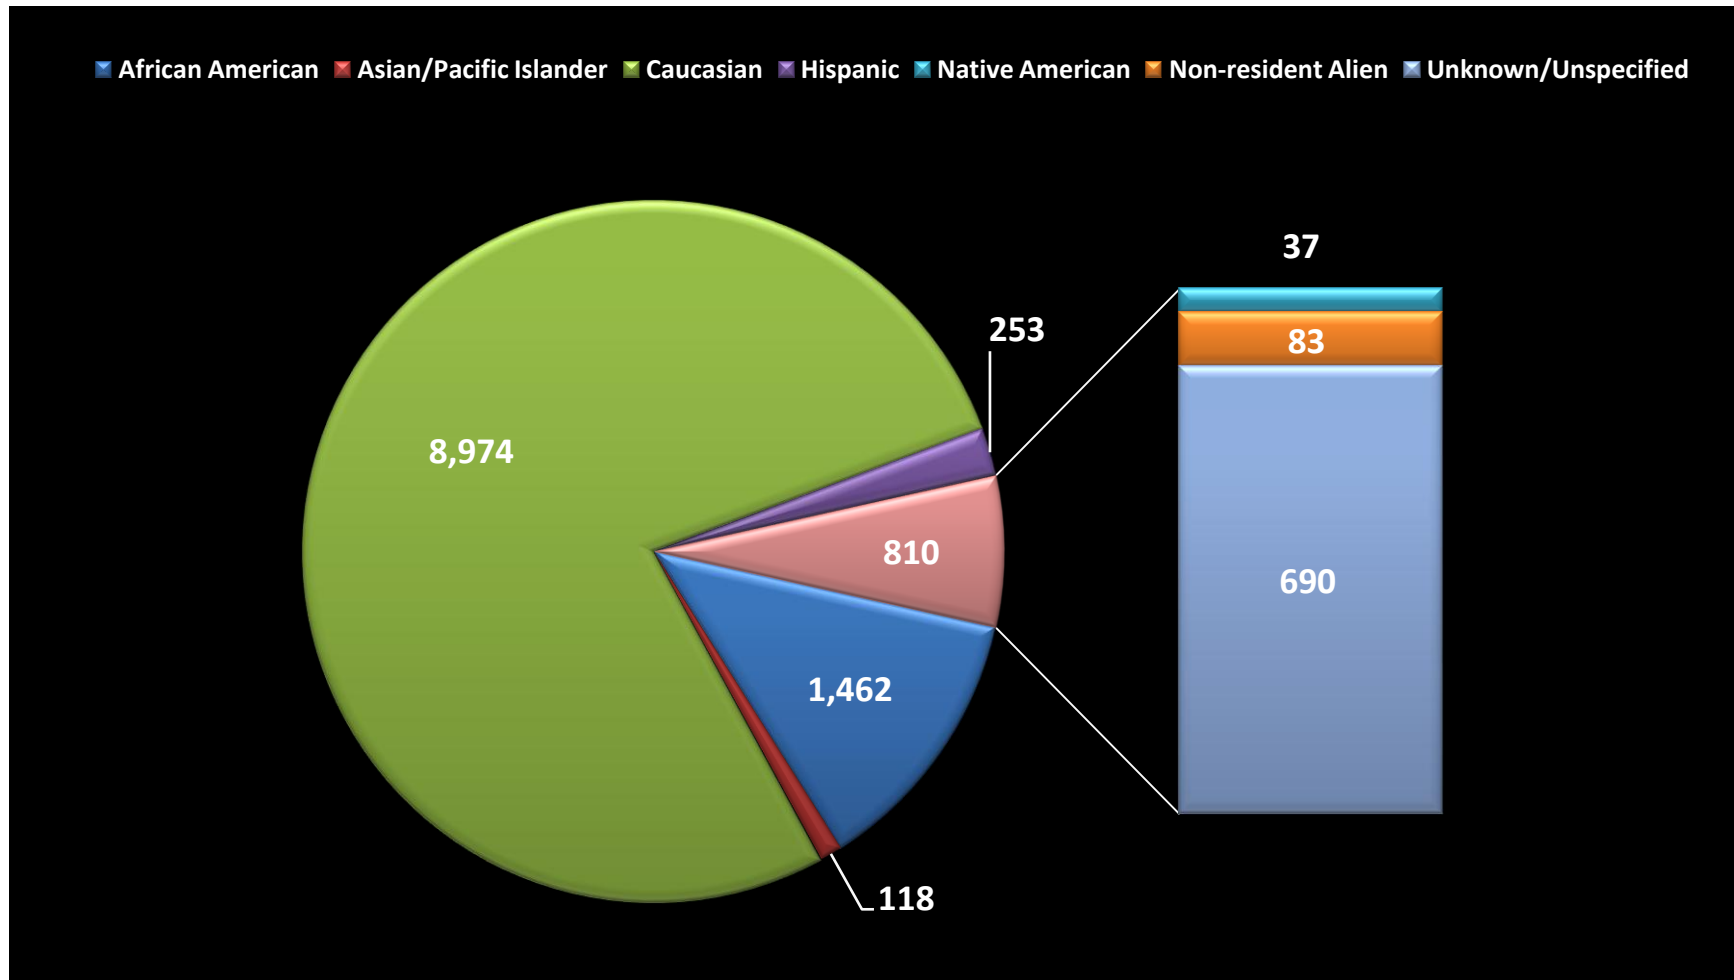

# BCTC ENROLLMENT FALL 2007

## Student Profile - Ethnicity

Source: Official CPE Enrollment Data