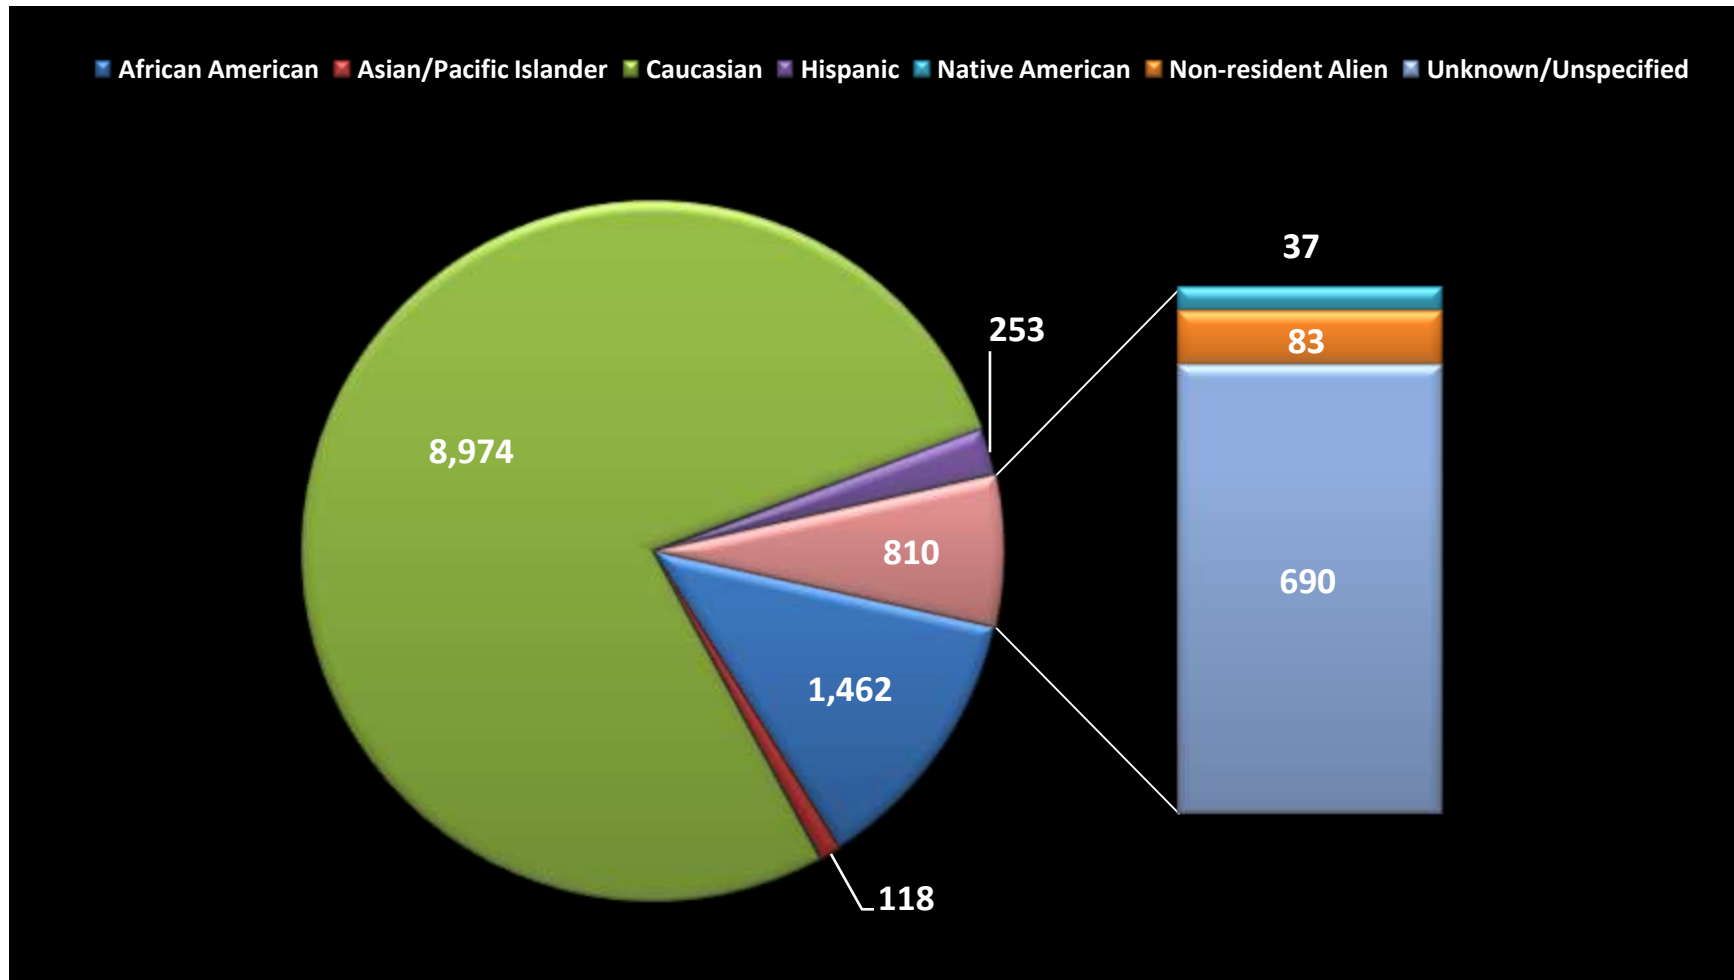

BCTC ENROLLMENT FALL 2007

Student Profile

ENROLLMENT FALL 2007	(N)	%
Total Enrollment	11,617	0.8
FTE	6,557	-1.4
MAIN CAMPUSES		
Cooper	7,291	-2.3
Danville	998	13.9
Lawrenceburg	1,008	27.8
Leestown	2,980	0.2
Regency	960	17.5
Winchester/Clark County	504	3.9
SITE CAMPUSES		
Advance Technology Center (Toyota)	63	
Downtown Education Center	25	
Georgetown/Scott County	35	118.8
KY Horse Park	17	54.5
Lancaster Higher Education Center	46	170.6
Nicholasville/Jessamine County	48	585.7
CORRECTION EDUCATION CENTERS		
Blackburn CEC	68	-42.4
FCDC	12	33.3
Northpoint CEC	64	0.0

Source: Official CPE Enrollment Data
% Represents Percent Change From Previous Year

BCTC ENROLLMENT FALL 2007

Student Profile

BCTC ENROLLMENT FALL 2007

Student Profile

DEMOGRAPHICS FALL 2007

CLASSIFICATION	(N)	%	ETHNICITY	(N)	%
Beginning Freshman	1,783	1.5	African American	1,462	2.2
Other Freshmen	4,457	-1.0	Asian/Pacific Islander	118	-9.2
Sophomore	3,298	-6.7	Caucasian	8,974	2.4
Other - Total for Below Classification	2,079	20.1	Hispanic	253	25.2
Auditor*	3	-40.0	Native American	37	-9.8
High School*	781	95.7	Non-resident Alien	83	43.1
Non-degree*	1,253	-3.3	Unknown/Unspecified	690	-23.8
Post-Baccalaureate *	42	35.5			
AGE	(N)	%	GENDER	(N)	%
Under 19	1,521	40.3	Female	6,544	3.6
19-24	4,982	-7.1	Male	5,073	-2.7
25-29	1,786	1.4			
30-39	1,920	2.5			
40-49	948	-3.9			
50-59	389	-1.7	ACADEMIC LOAD	(N)	%
60 and over	71	12.7	Full-Time	5,539	-3.5
Average age	27		Part-Time	6,078	5.0

Source: Official CPE Enrollment Data

% Represents Percent Change From Previous Year

*Combined as "Other" Category in 2005

BCTC ENROLLMENT FALL 2007

Student Profile - Ethnicity

Source: Official CPE Enrollment Data