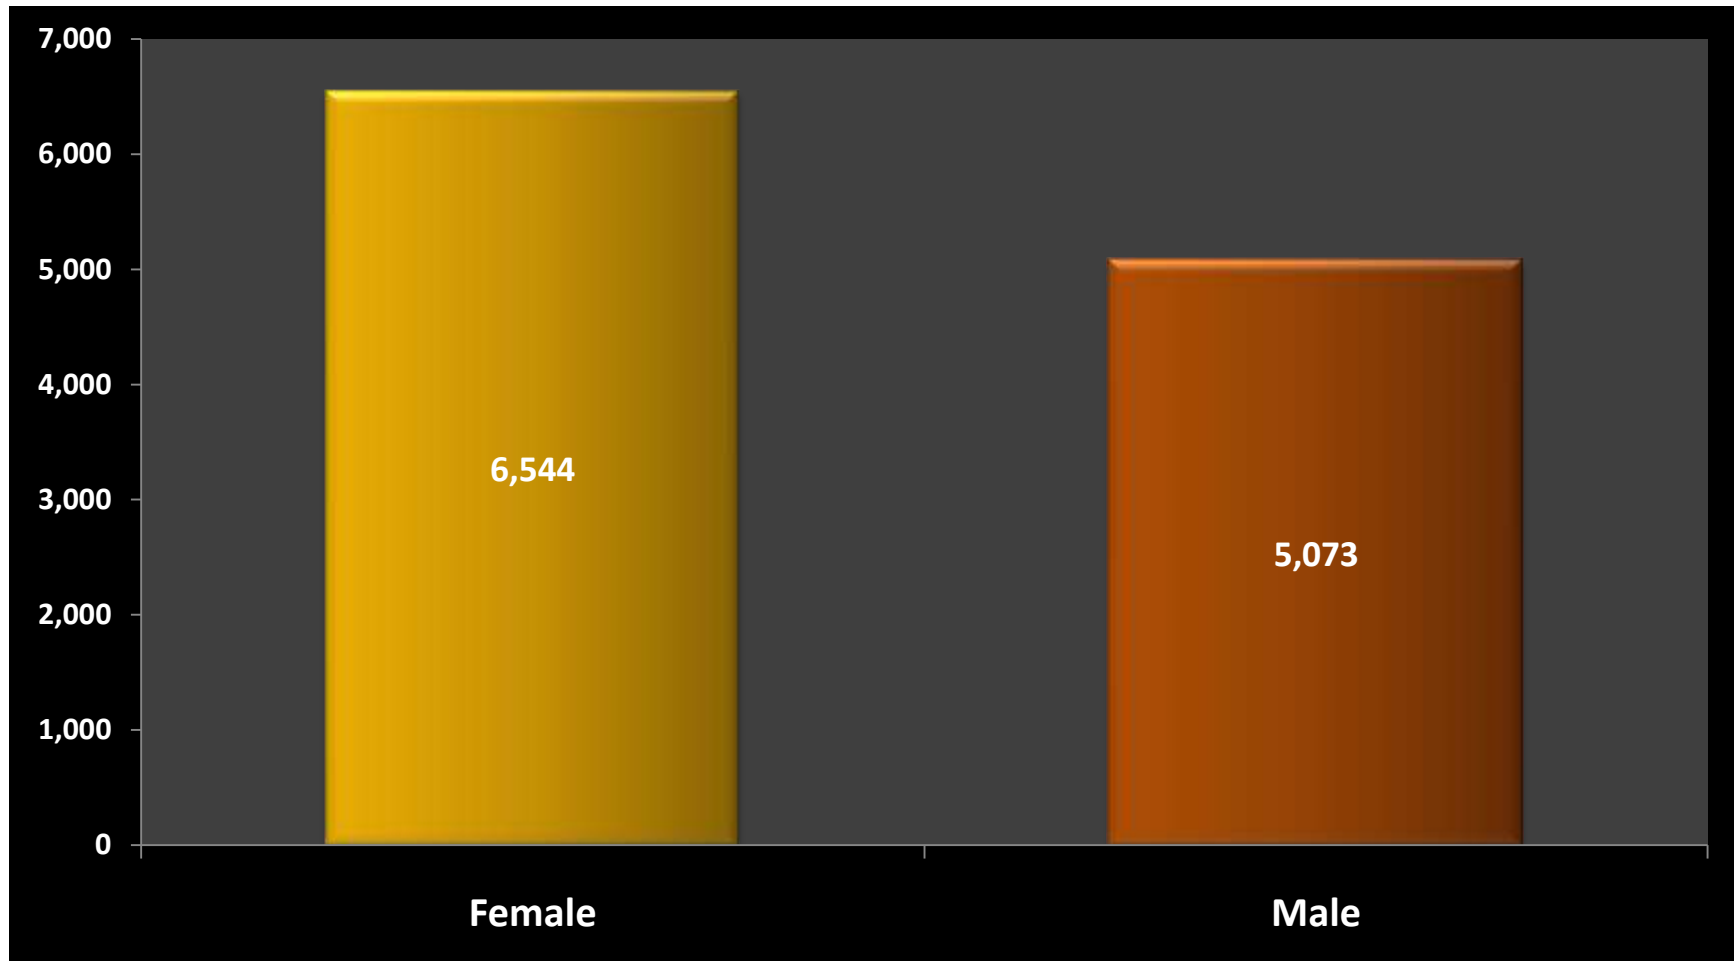

BCTC ENROLLMENT FALL 2007

Student Profile - Gender

Source: Official CPE Enrollment Data