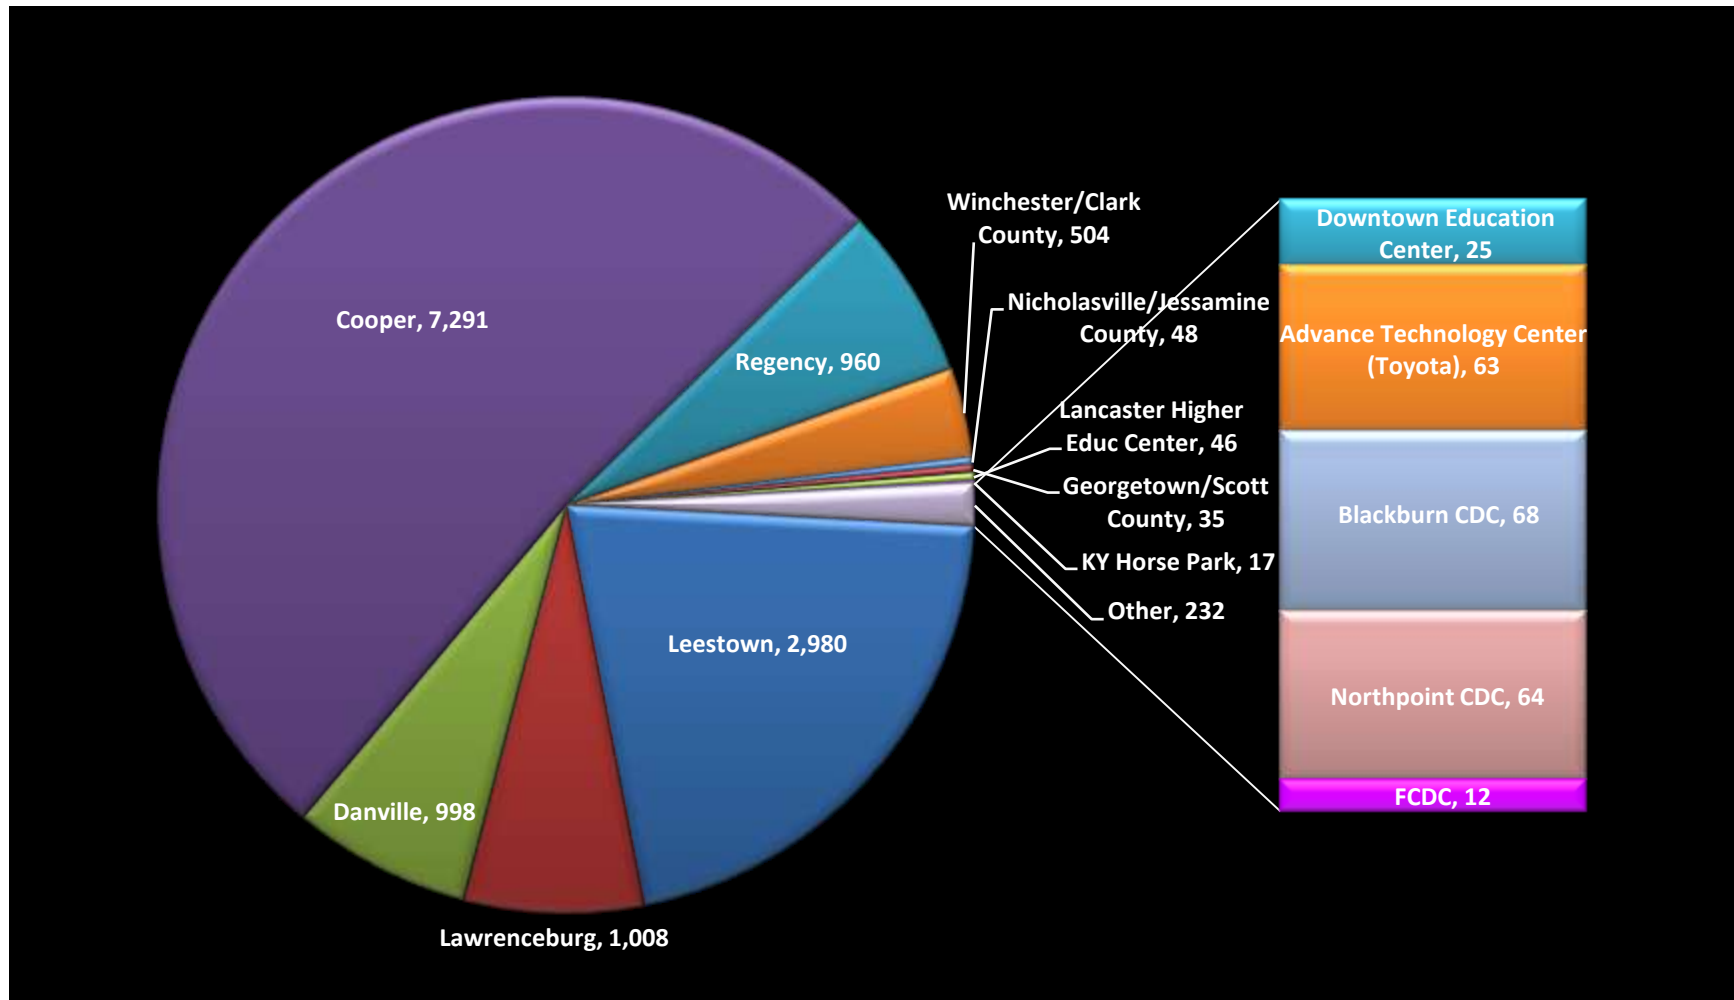

BCTC ENROLLMENT FALL 2007

Student Profile

ENROLLMENT FALL 2007	(N)	%
Total Enrollment	11,617	0.8
FTE	6,557	-1.4
MAIN CAMPUSES		
Cooper	7,291	-2.3
Danville	998	13.9
Lawrenceburg	1,008	27.8
Leestown	2,980	0.2
Regency	960	17.5
Winchester/Clark County	504	3.9
SITE CAMPUSES		
Advance Technology Center (Toyota)	63	
Downtown Education Center	25	
Georgetown/Scott County	35	118.8
KY Horse Park	17	54.5
Lancaster Higher Education Center	46	170.6
Nicholasville/Jessamine County	48	585.7
CORRECTION EDUCATION CENTERS		
Blackburn CEC	68	-42.4
FCDC	12	33.3
Northpoint CEC	64	0.0

Source: Official CPE Enrollment Data
% Represents Percent Change From Previous Year

BCTC ENROLLMENT FALL 2007

Student Profile

BCTC ENROLLMENT FALL 2007

Student Profile

DEMOGRAPHICS FALL 2007

CLASSIFICATION	(N)	%	ETHNICITY	(N)	%
Beginning Freshman	1,783	1.5	African American	1,462	2.2
Other Freshmen	4,457	-1.0	Asian/Pacific Islander	118	-9.2
Sophomore	3,298	-6.7	Caucasian	8,974	2.4
Other - Total for Below Classification	2,079	20.1	Hispanic	253	25.2
Auditor*	3	-40.0	Native American	37	-9.8
High School*	781	95.7	Non-resident Alien	83	43.1
Non-degree*	1,253	-3.3	Unknown/Unspecified	690	-23.8
Post-Baccalaureate *	42	35.5			
AGE	(N)	%	GENDER	(N)	%
Under 19	1,521	40.3	Female	6,544	3.6
19-24	4,982	-7.1	Male	5,073	-2.7
25-29	1,786	1.4			
30-39	1,920	2.5			
40-49	948	-3.9			
50-59	389	-1.7	ACADEMIC LOAD	(N)	%
60 and over	71	12.7	Full-Time	5,539	-3.5
Average age	27		Part-Time	6,078	5.0