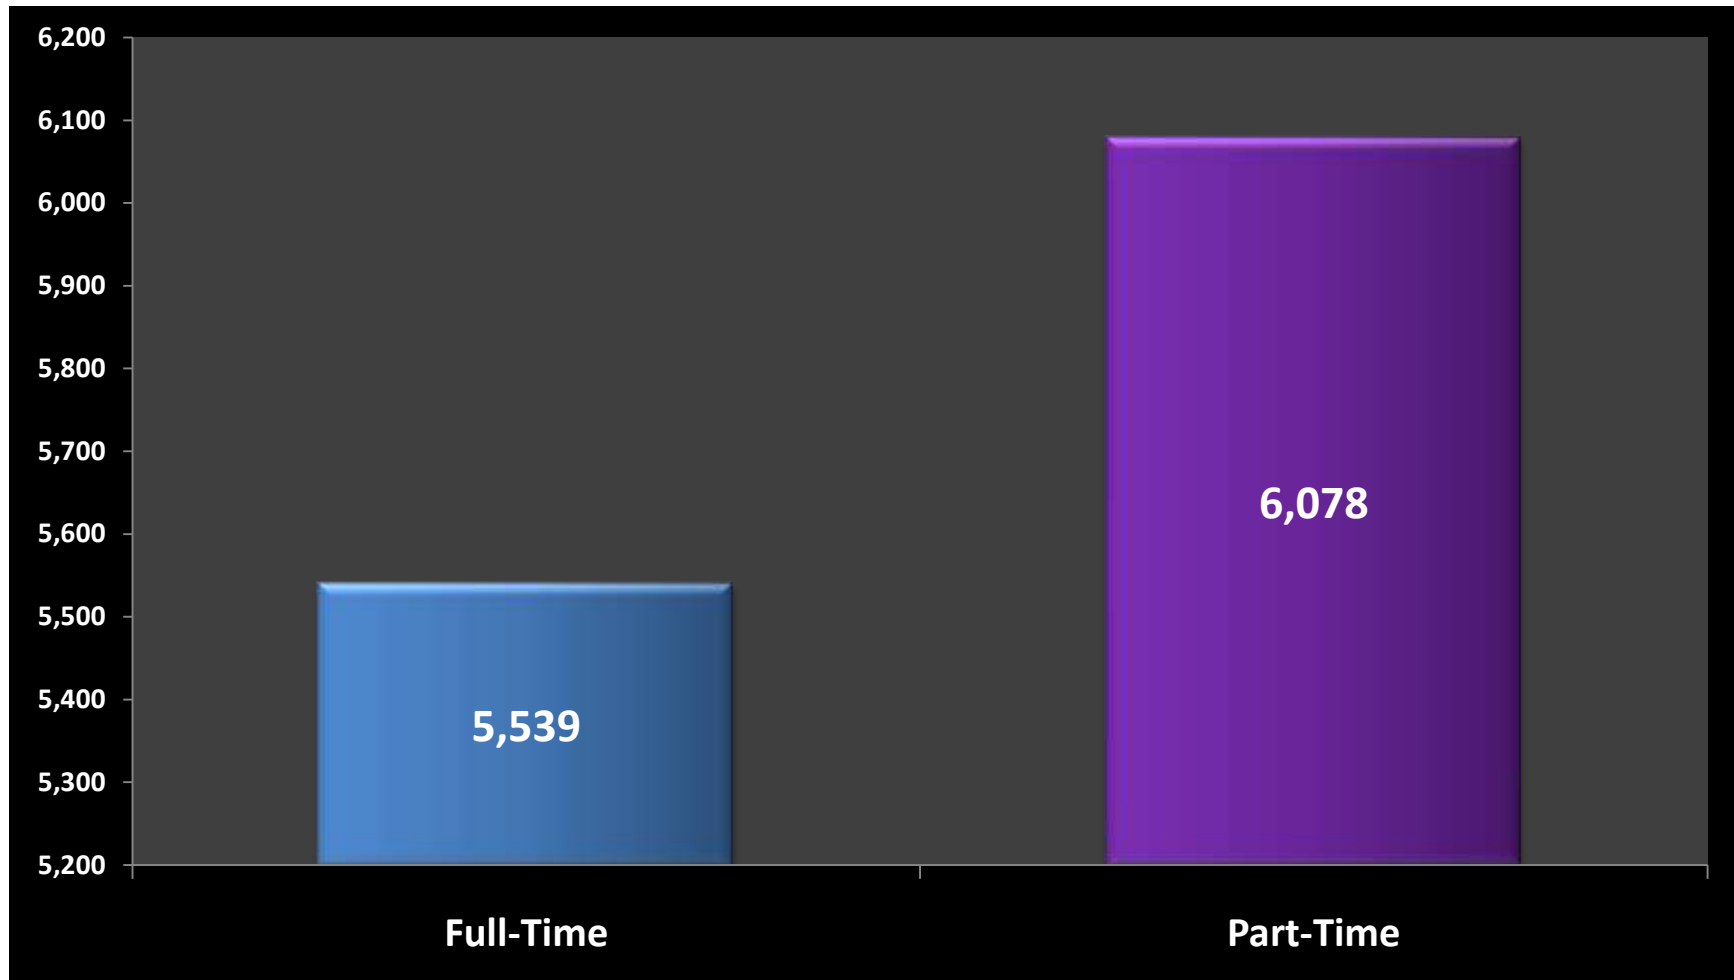

BCTC ENROLLMENT FALL 2007

Student Profile - Academic Load

Source: Official CPE Enrollment Data