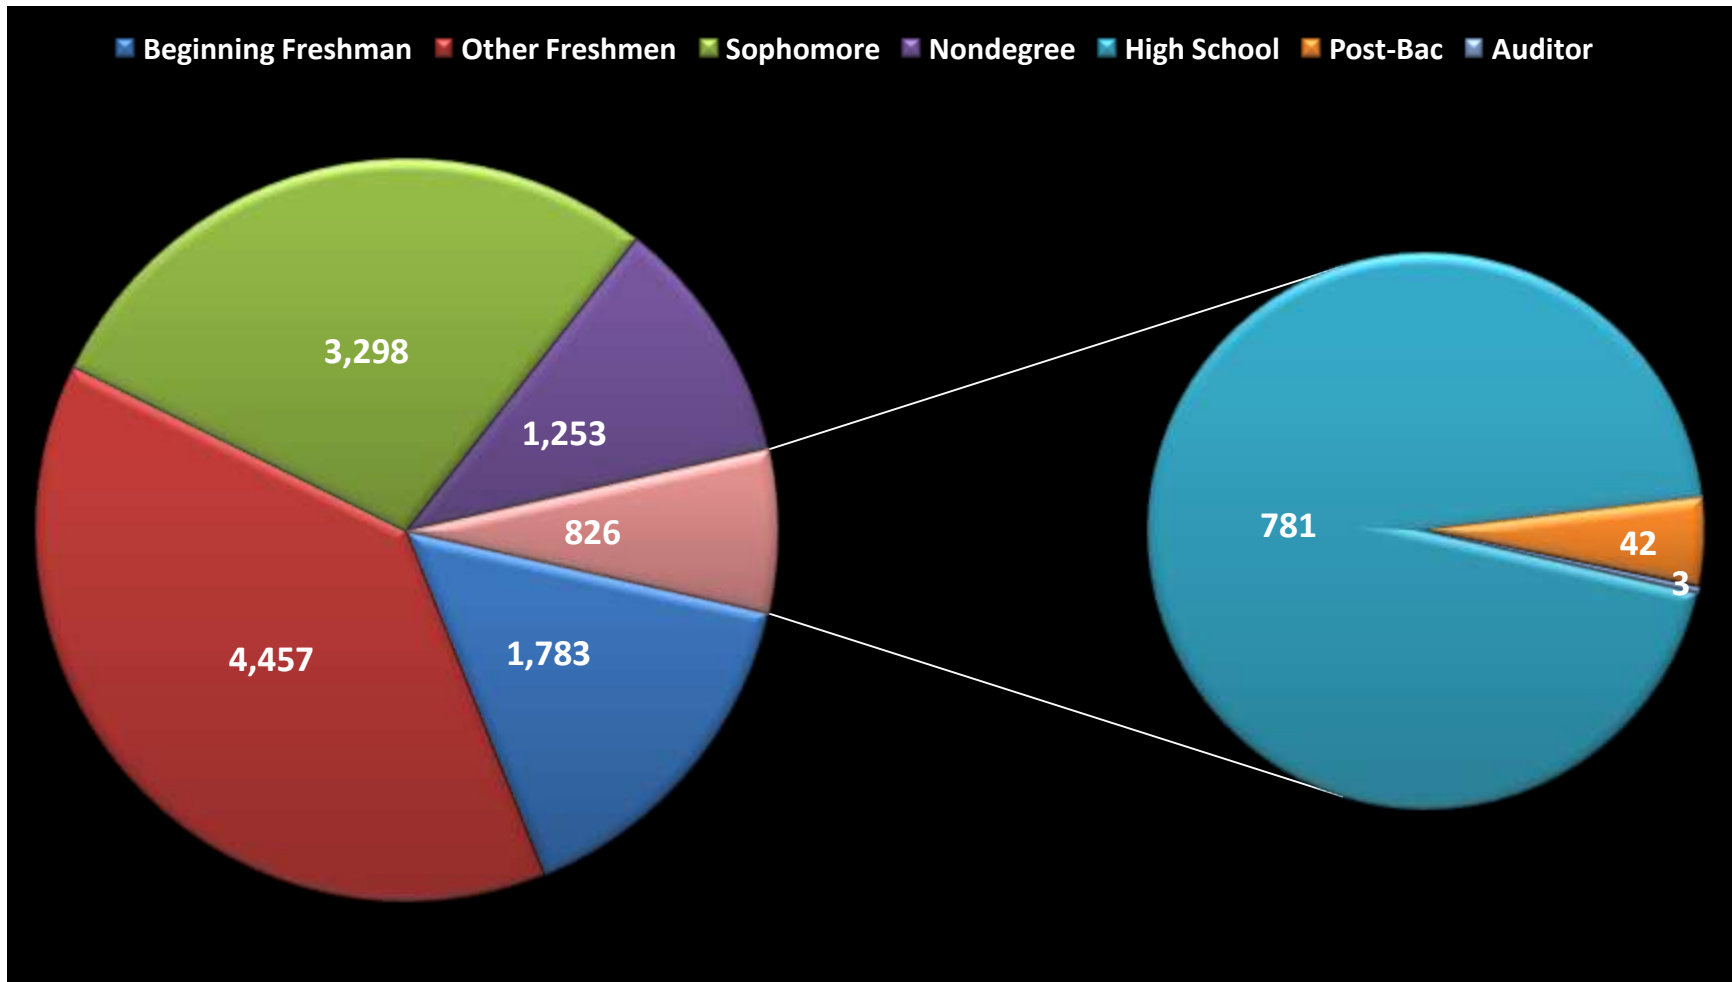

BCTC ENROLLMENT FALL 2007

Student Profile - Classification

Source: Official CPE Enrollment Data