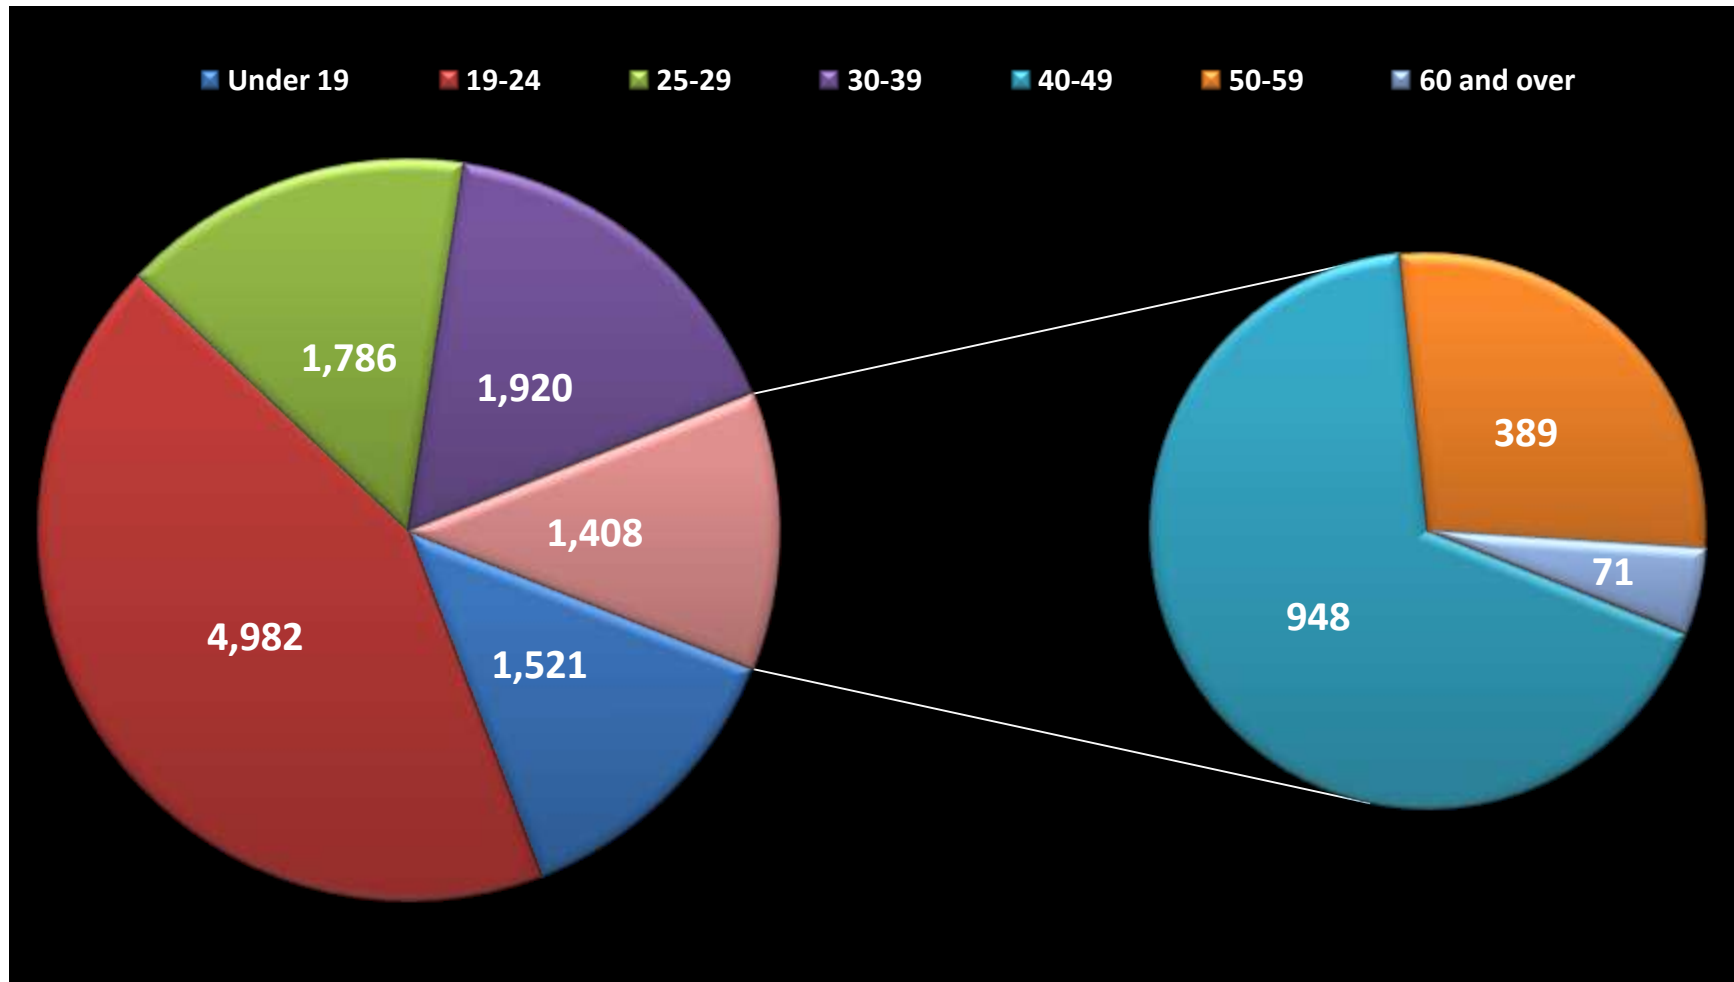

Source: Official CPE Enrollment Data
% Represents Percent Change From Previous Year

BCTC ENROLLMENT FALL 2007

Student Profile

BCTC ENROLLMENT FALL 2007

Student Profile

DEMOGRAPHICS FALL 2007

CLASSIFICATION	(N)	%	ETHNICITY	(N)	%
Beginning Freshman	1,783	1.5	African American	1,462	2.2
Other Freshmen	4,457	-1.0	Asian/Pacific Islander	118	-9.2
Sophomore	3,298	-6.7	Caucasian	8,974	2.4
Other - Total for Below Classification	2,079	20.1	Hispanic	253	25.2
Auditor*	3	-40.0	Native American	37	-9.8
High School*	781	95.7	Non-resident Alien	83	43.1
Non-degree*	1,253	-3.3	Unknown/Unspecified	690	-23.8
Post-Baccalaureate *	42	35.5			
AGE	(N)	%	GENDER	(N)	%
Under 19	1,521	40.3	Female	6,544	3.6
19-24	4,982	-7.1	Male	5,073	-2.7
25-29	1,786	1.4			
30-39	1,920	2.5			
40-49	948	-3.9			
50-59	389	-1.7	ACADEMIC LOAD	(N)	%
60 and over	71	12.7	Full-Time	5,539	-3.5
Average age	27		Part-Time	6,078	5.0

Source: Official CPE Enrollment Data

% Represents Percent Change From Previous Year

*Combined as "Other" Category in 2005

BCTC ENROLLMENT FALL 2007

Student Profile - Ethnicity

Source: Official CPE Enrollment Data

BCTC ENROLLMENT FALL 2007

Student Profile - Classification

Source: Official CPE Enrollment Data

BCTC ENROLLMENT FALL 2007

Student Profile - Age

Source: Official CPE Enrollment Data

BCTC ENROLLMENT FALL 2007

Student Profile - Gender

Source: Official CPE Enrollment Data

BCTC ENROLLMENT FALL 2007

Student Profile - Academic Load

Source: Official CPE Enrollment Data