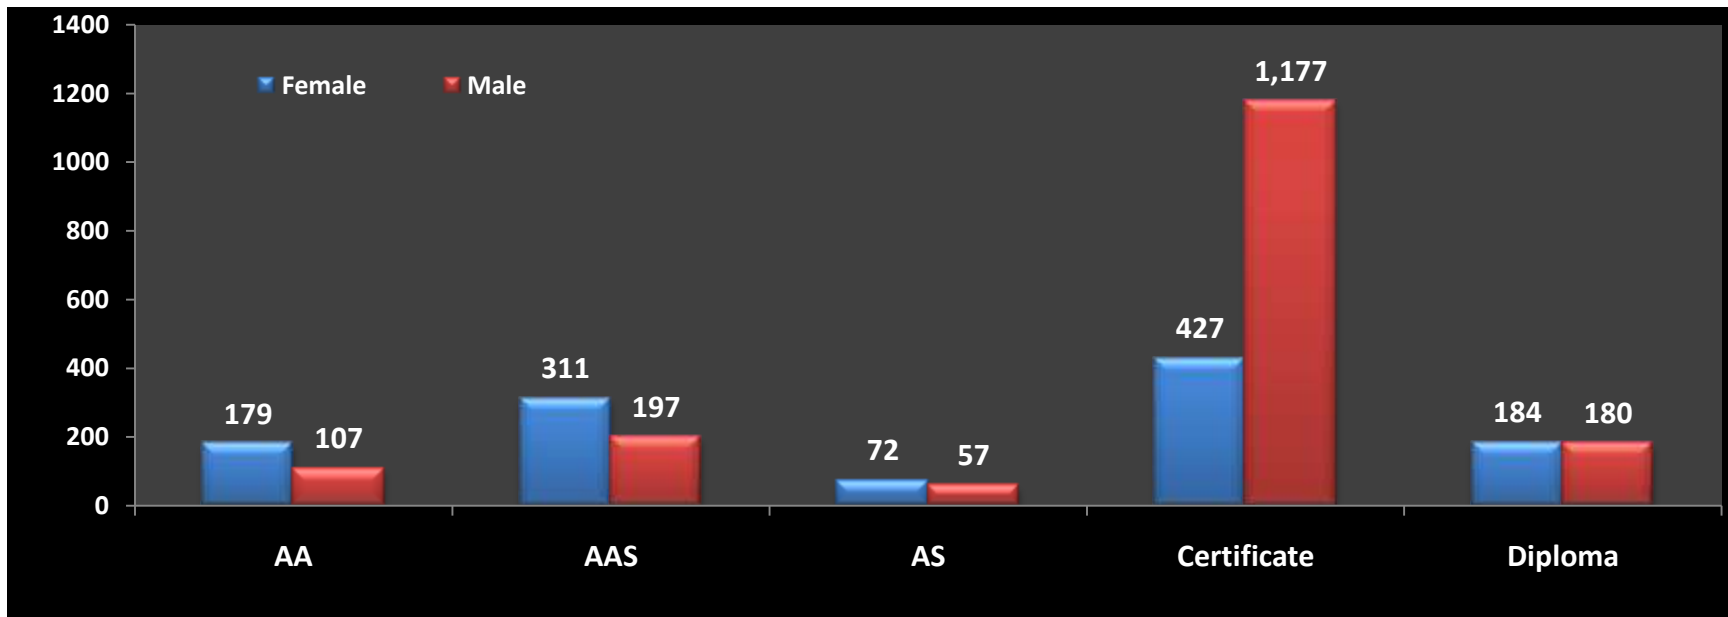

## STUDENT OUTCOMES 2006 - 2007

### Degrees/Credentials by Gender

DEGREES /CREDENTIALS BY GENDER						
DEGREE	Gender				Total	
	F	%	M	%	(N)	%
Associate Degree - AA	179	6.19	107	3.70	286	9.89
Associate Degree - AAS	311	10.76	197	6.81	508	17.57
Associate Degree - AS	72	2.49	57	1.97	129	4.46
Certificate	427	14.77	1,177	40.71	1,604	55.48
Diploma	184	6.36	180	6.23	364	12.59
<b>TOTAL</b>	<b>1,173</b>	<b>40.57</b>	<b>1,718</b>	<b>59.43</b>	<b>2,891</b>	<b>100.00</b>