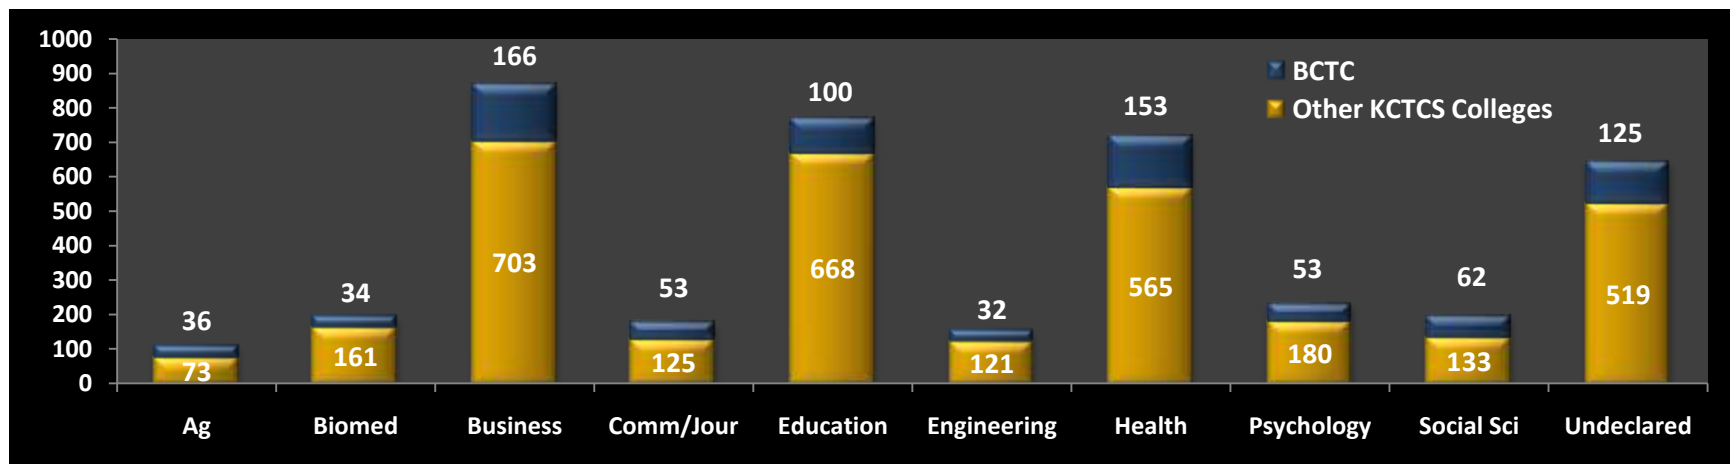

## STUDENT OUTCOMES 2006 - 2007

### Top 10 Initial Majors After Transfer From BCTC/KCTCS

TOP 10 INITIAL MAJORS AFTER TRANSFER FROM BCTC/KCTCS		
	BCTC	KCTCS
Agriculture, Agriculture Operations	36	73
Biological & Biomedical Science	34	161
Business, Management, Marketing & Related Services	166	703
Communications, Journalism, & Related Programs	53	125
Education	100	668
Engineering	32	121
Health Professions & Related Clinical Services	153	565
Psychology	53	180
Social Sciences	62	133
Undecided/Undeclared	125	519